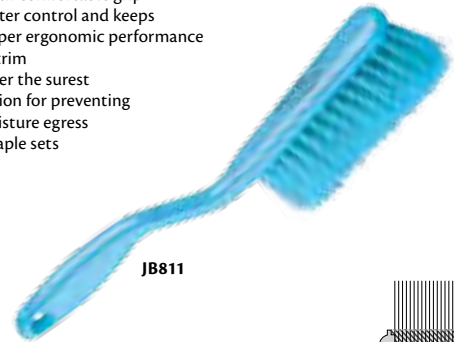

JB811

Model No.	Mfg. No.	Description	Length"	Price /Each
RESIN SET				
JB811	B861BRES	Blue	12	
JB812	B861GRES	Green	12	
JB813	B861RRES	Red	12	
JB814	B861WRES	White	12	
JB815	B861YRES	Yellow	12	

DETAIL BRUSHES

- 9" detail brush with stiff fibres is perfect for cleaning hard to reach spaces in machinery, 5/8" trim length
- Contoured handle for ergonomic comfort